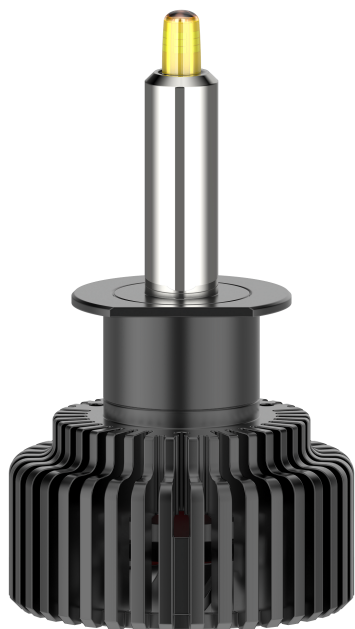

# KIT HEADLIGHT STARRY 24V H1 (2 PCS)

**Product codes:**

Reference: 212431

**Product features:**