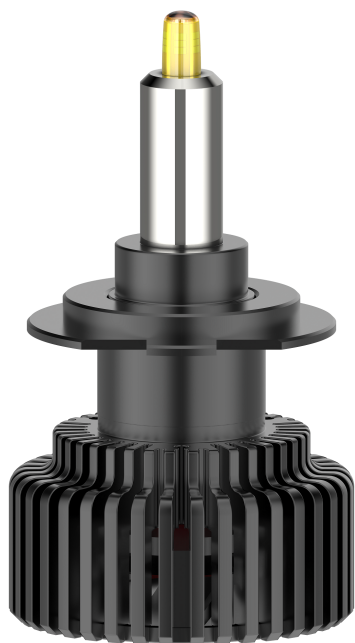

# KIT HEADLIGHT STARRY 24V H7 (2 PCS)

**Product codes:**

Reference: 212437

**Product features:**