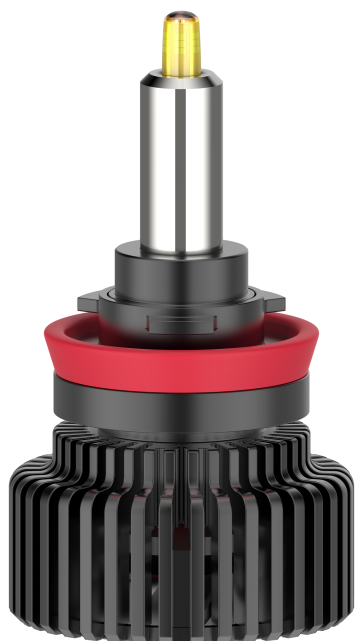

KIT HEADLIGHT STARRY 24V H8-H9-H11 (2 PCS)

Product codes:

Reference: 212438

Product features: