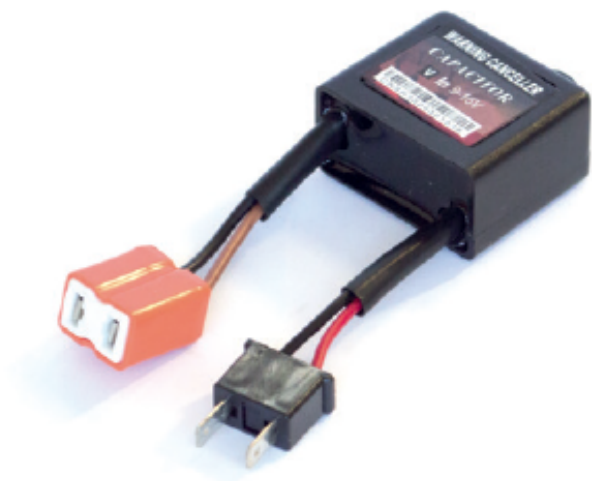

CANCELLER 24V H7-H18

Product codes:

Reference: 250237

Product features: